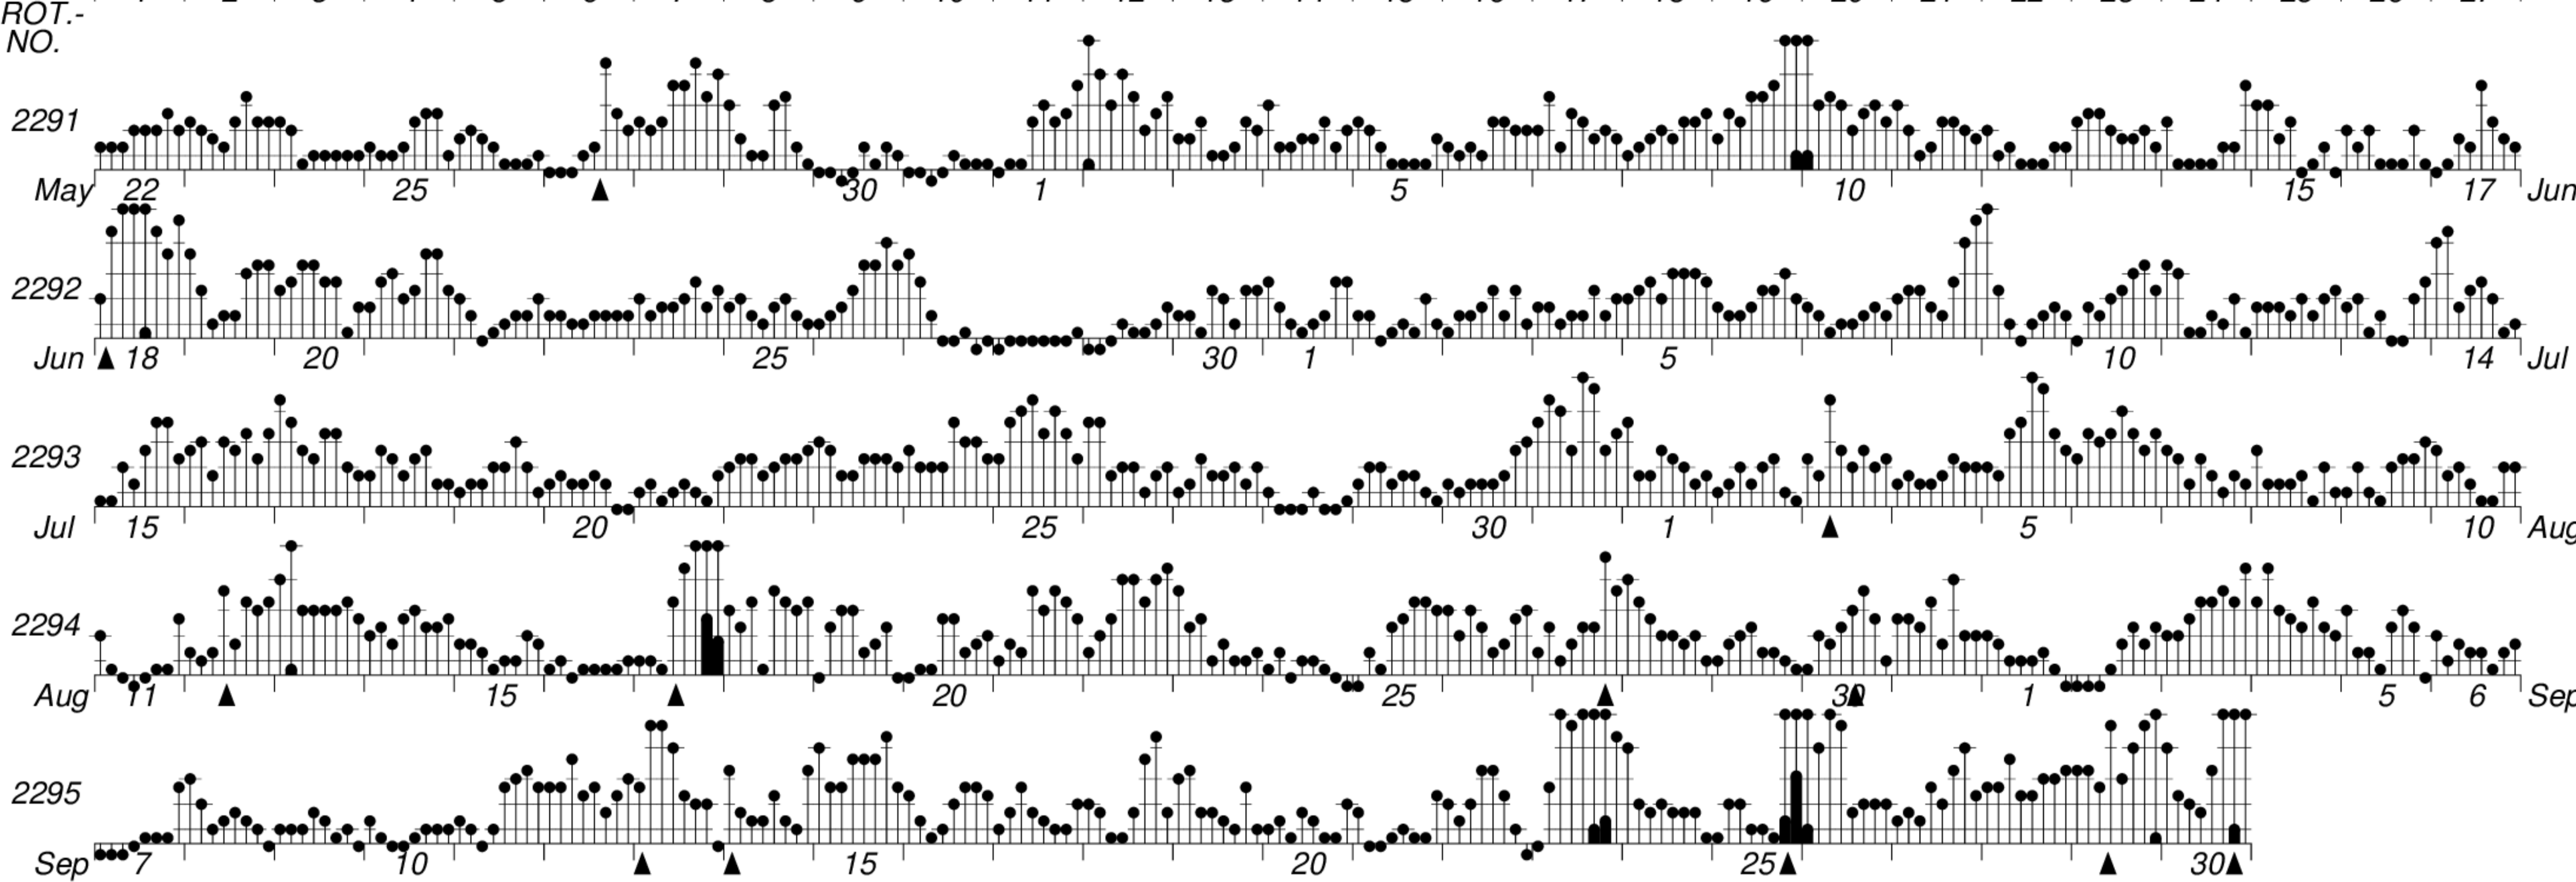

DAYS IN SOLAR ROTATION INTERVAL

1 2 3 4 5 6 7 8 9 10 11 12 13 14 15 16 17 18 19 20 21 22 23 24 25 26 27

GFZ German Research Centre for Geosciences
**PLANETARY MAGNETIC
 THREE-HOUR-RANGE INDICES**
Kp till 2001 Sep 30

KEY

▲ = sudden commencement