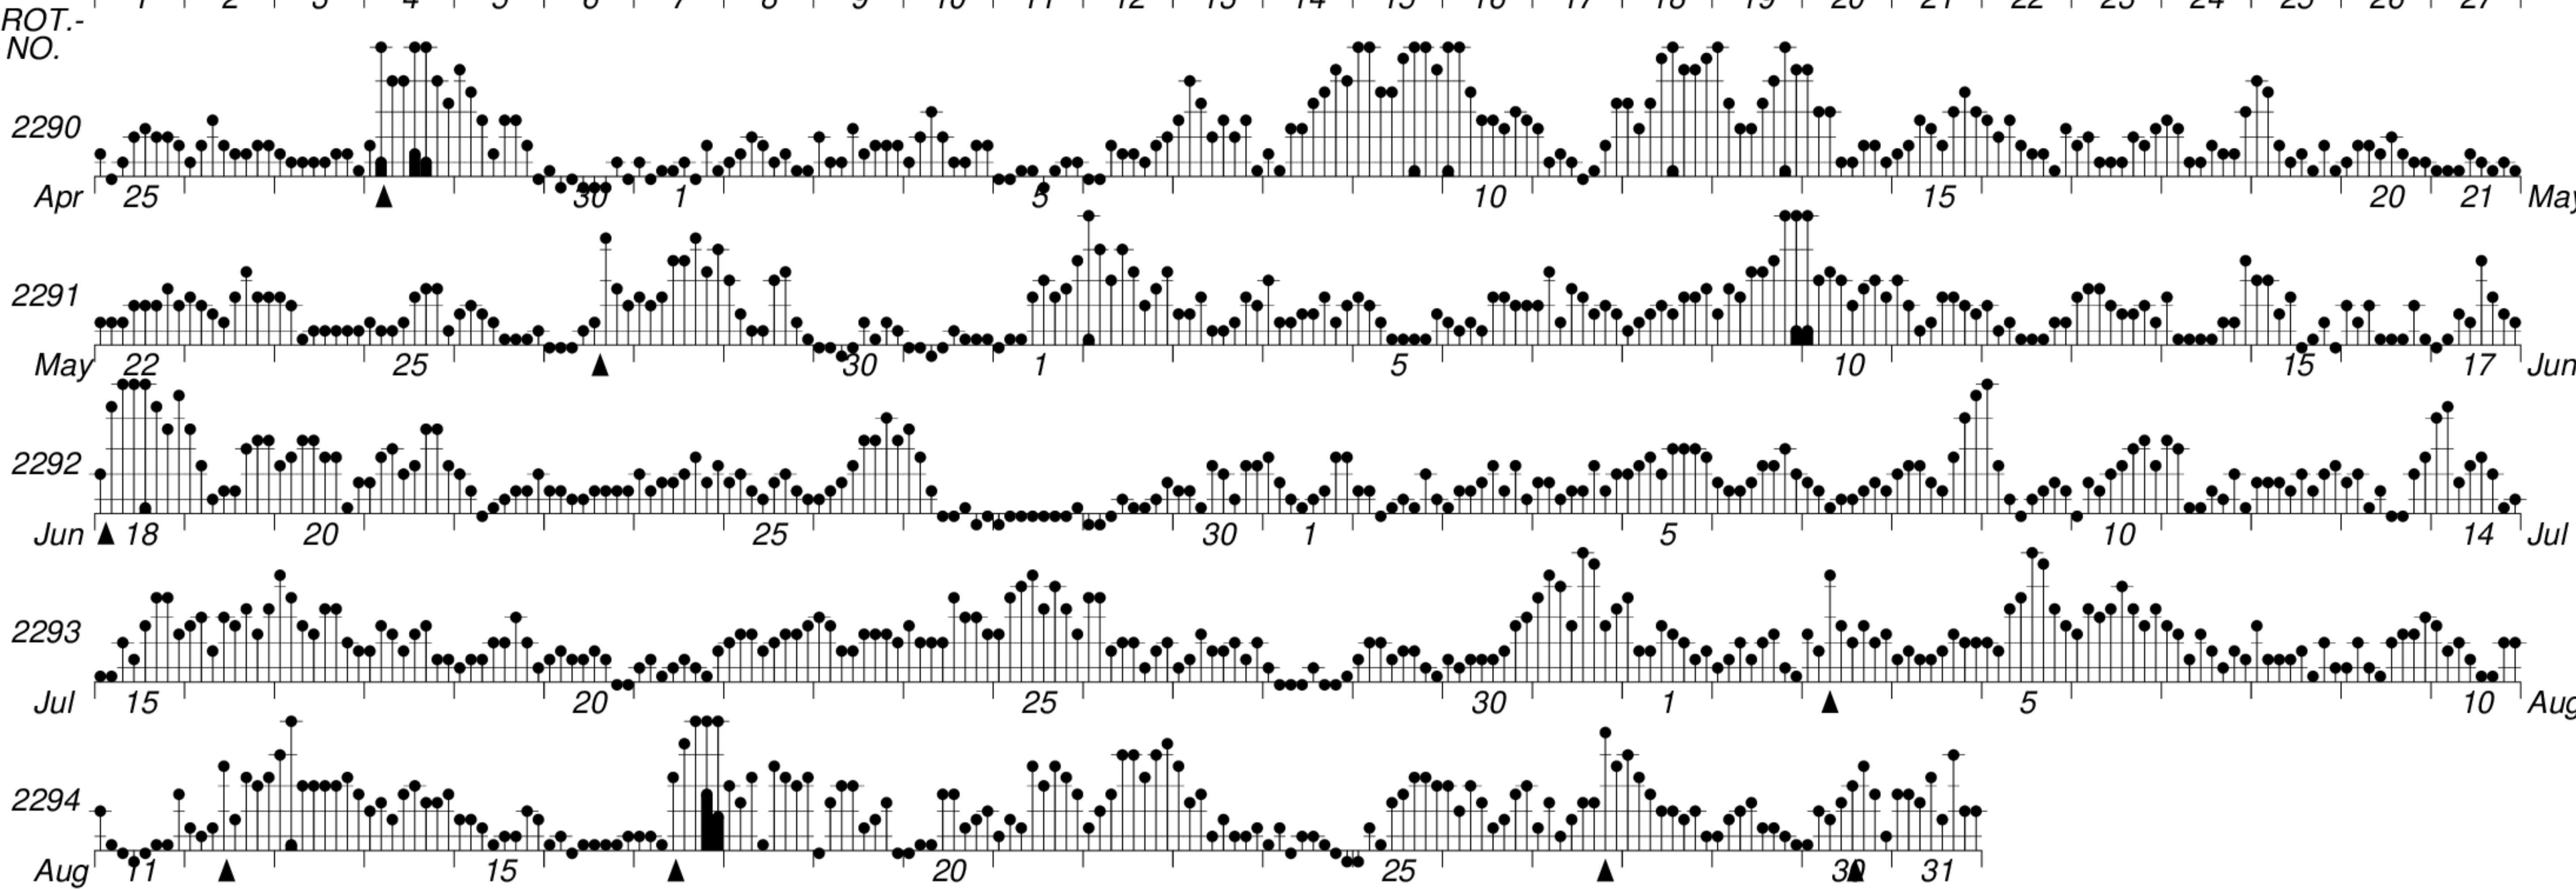

DAYS IN SOLAR ROTATION INTERVAL

1 2 3 4 5 6 7 8 9 10 11 12 13 14 15 16 17 18 19 20 21 22 23 24 25 26 27

KEY

▲ = sudden commencement

GFZ German Research Centre for Geosciences
**PLANETARY MAGNETIC
 THREE-HOUR-RANGE INDICES**

Kp till 2001 Aug 31