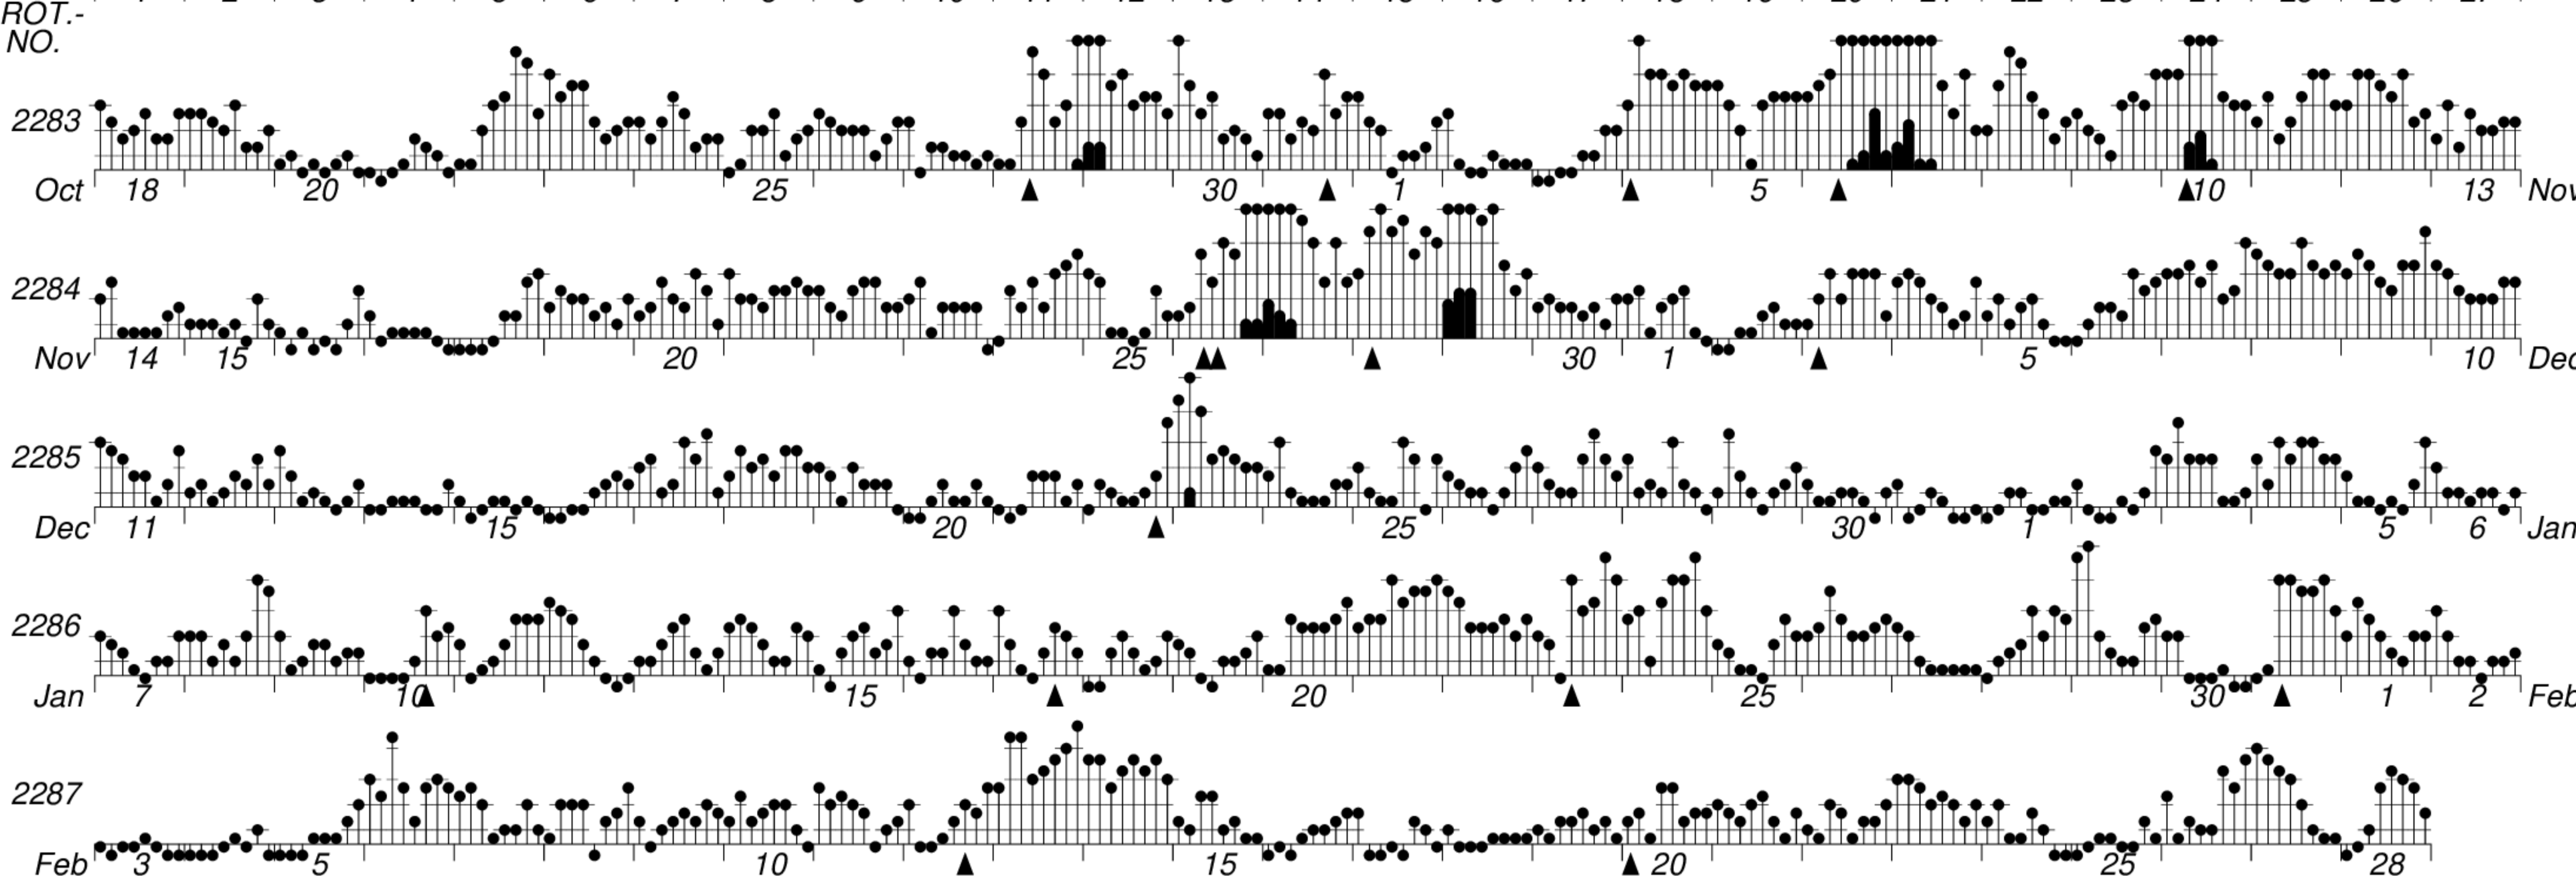

DAYS IN SOLAR ROTATION INTERVAL

1 2 3 4 5 6 7 8 9 10 11 12 13 14 15 16 17 18 19 20 21 22 23 24 25 26 27

KEY

▲ = sudden commencement

GFZ German Research Centre for Geosciences  
**PLANETARY MAGNETIC  
 THREE-HOUR-RANGE INDICES**

*Kp till 2001 Feb 28*